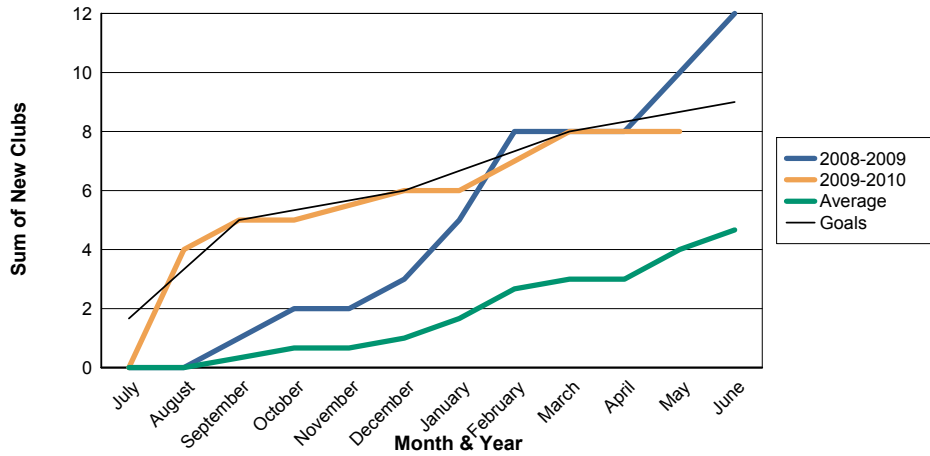

3 Year Comparisons for GMT Constitutional Area 6

By GMT District

As of May 2010

Sum of New Clubs/ Month & Year

For District 323A3

Sum of Dropped Clubs/ Month & Year

For District 323A3

Sum of Net Clubs/ Month & Year