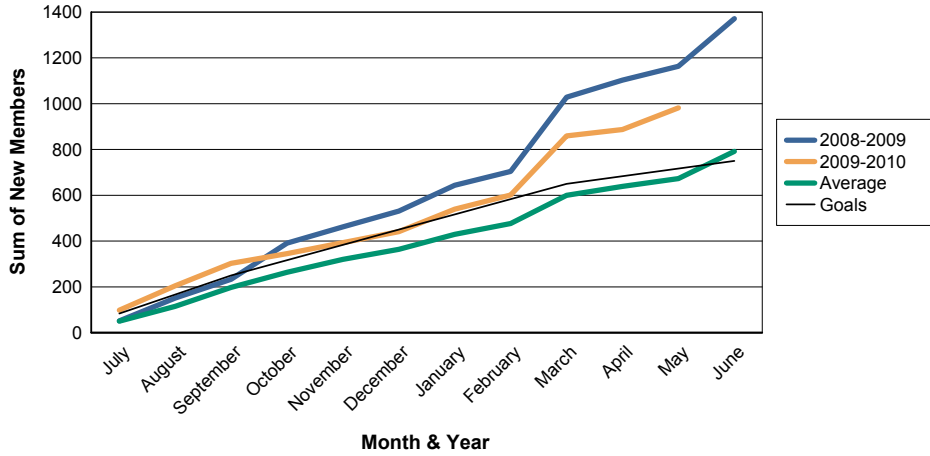

For District 323A3

Sum of Charter Members/ Month & Year

For District 323A3

3 Year Comparisons for GMT Constitutional Area 6

By GMT District

As of May 2010

Sum of New Members/ Month & Year

For District 323A3