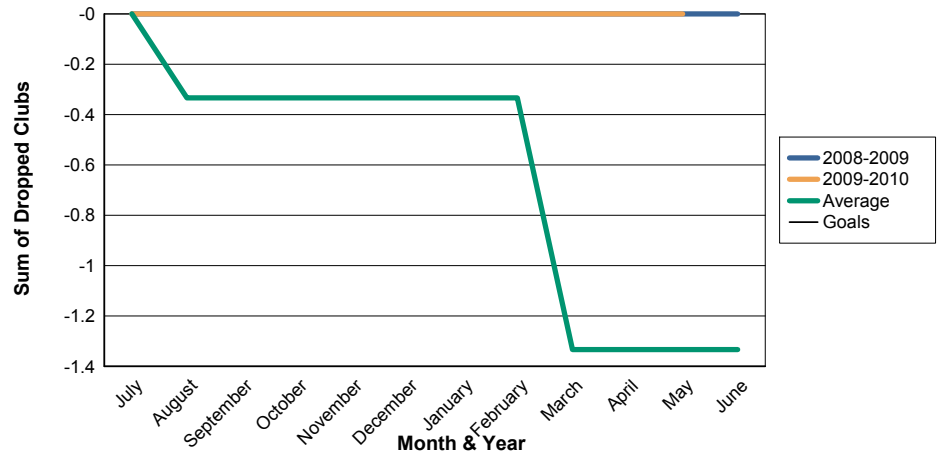

3 Year Comparisons for GMT Constitutional Area 6

By GMT District

As of May 2010

Sum of New Clubs/ Month & Year

For District 323A3

Sum of Dropped Clubs/ Month & Year

For District 323A3

Sum of Net Clubs/ Month & Year