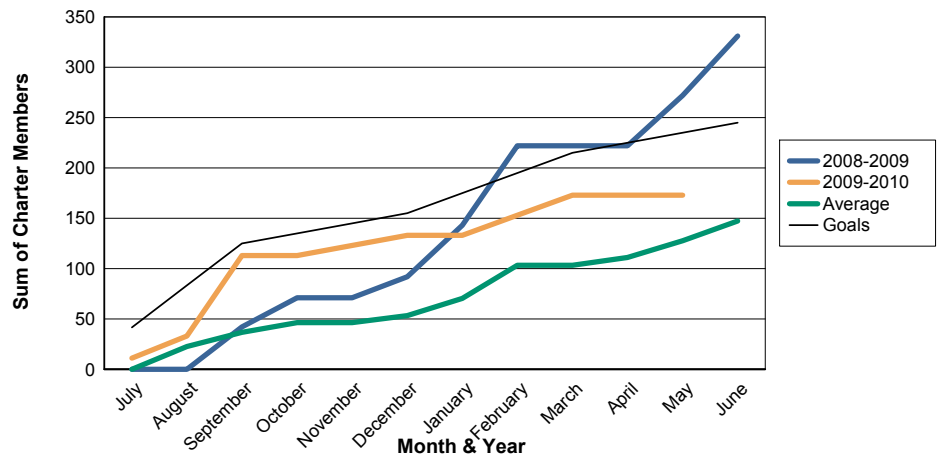

Sum of Charter Members/ Month & Year

For District 323A3