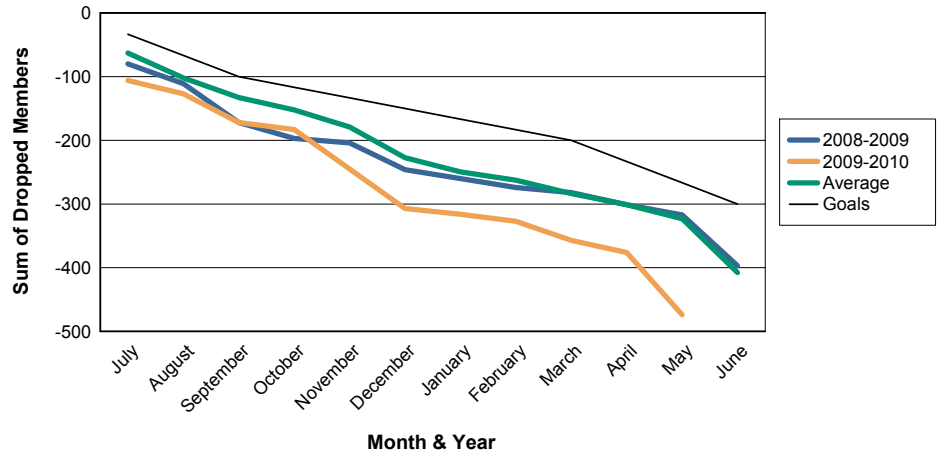

Sum of Dropped Members/ Month & Year

For District 323A3