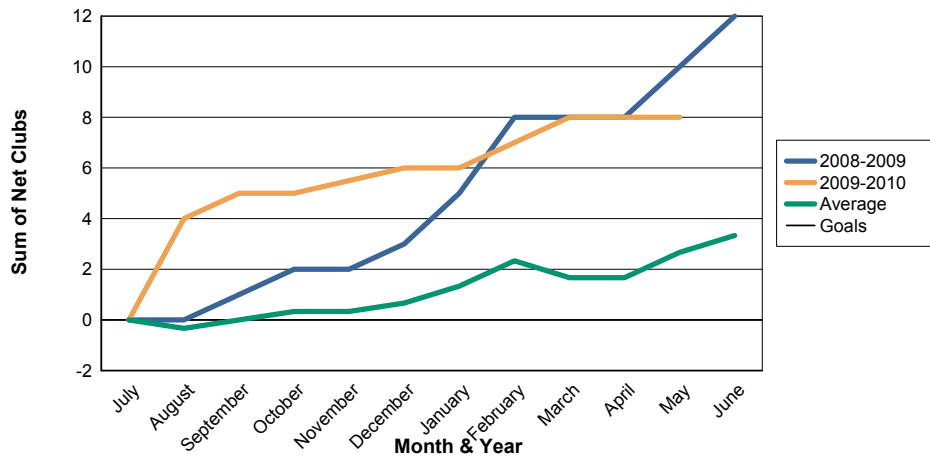

Sum of Net Clubs/ Month & Year

For District 323A3